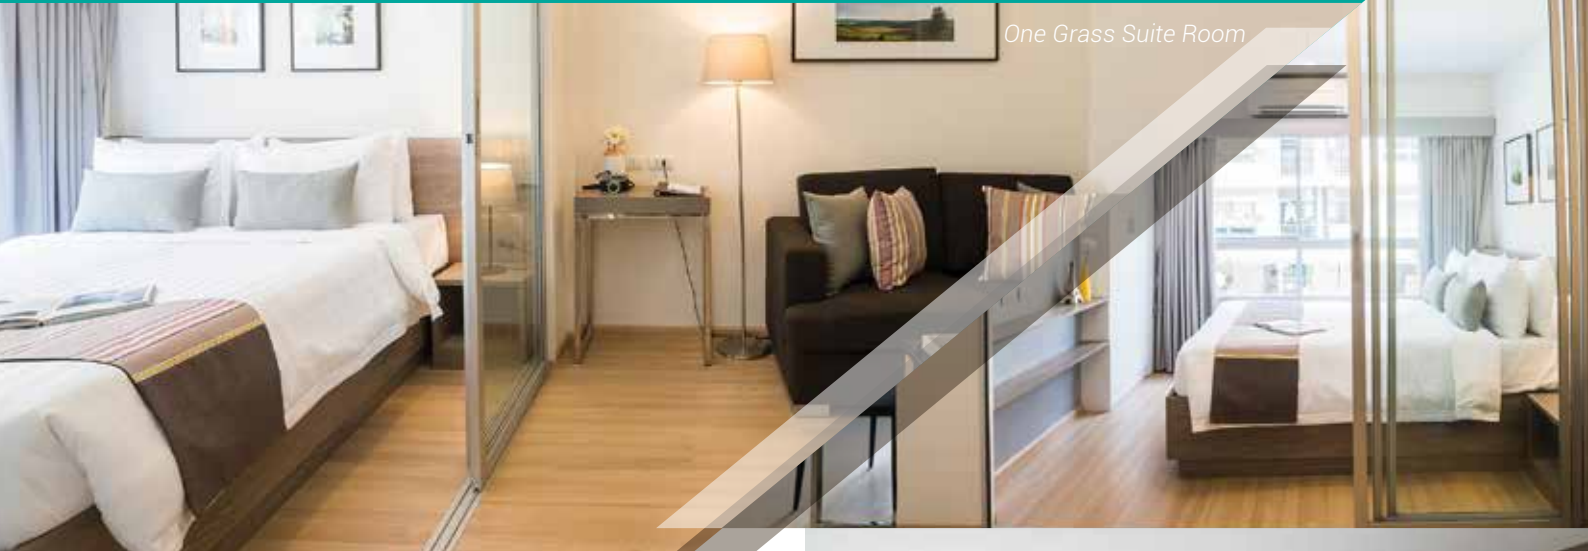

THE GRASS
SERVICED SUITES

The Grass Serviced Suites is brand new property that has just been added to At Mind Group's Collection in mid-2016. All 280 modern luxury suites are designed to ensure maximum guest's comfort and pleasant stay. Each accommodation is fully furnished to match with quick city living style but yet private and cozy. We thrive not to be a success, but to be of a value to our guests.

One Grass Suite Room

Rooms & Suites

Total 280 rooms

One Grass Suite Room: 224 rooms (26 sq.m)

Two Grass Suite Room: 56 rooms (39-41 sq.m)

Two Grass Suite Room

Facilities & Amenities

Swimming Pool